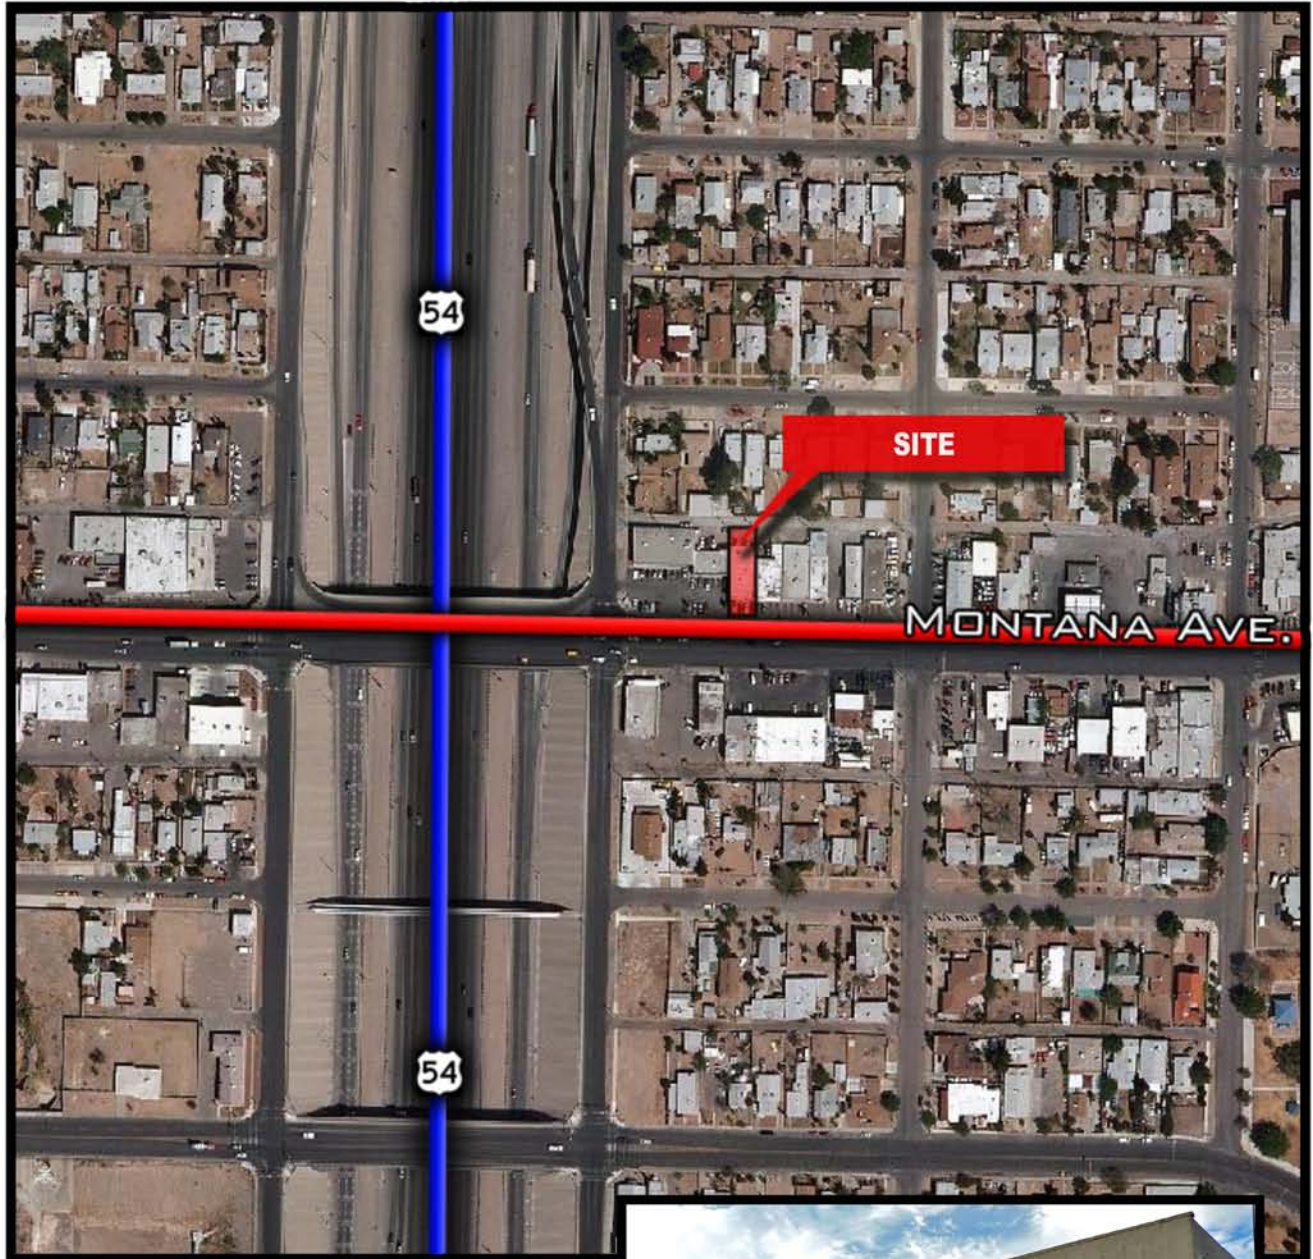

MIMCO INC.

Commercial Real Estate Management & Investments

4315 Montana
El Paso, TX

For information, please contact:
Michael Pace (915) 342-1204
mpace@mimcoelp.com
Scott Walker (915) 342-1203
swalker@mimcoelp.com
(915) 779 - 6500